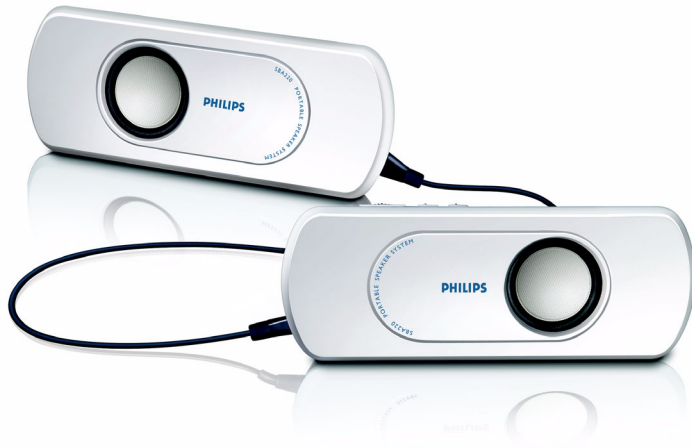

Philips
Portable Speaker System

SBA220

Pure sound quality 2 x 2W

Powerful XSL Acoustics

Always take your SBA220 portable speaker system with you and share high-quality, powerful sound from any portable CD, DVD, MP3 or HDD player with friends. The speakers fit easily into your pocket or bag, and are protected by a handy pouch.

Powerful Sound

- Built-in speakers featuring XSL Acoustics for dynamic sound
- Dynamic Bass Boost electronically enhances the low tones

Take your music with you

- Small and lightweight for carrying in your pocket or bag
- Carrying pouch protects your speakers when not in use
- Universal use with all portable entertainment equipment

Always ready to go

- Cable neatly stored when not in use

PHILIPS
sense and simplicity

Specifications

Sound

- **Frequency response:** 100 - 20 000 Hz
- **Impedance:** 4 ohm
- **RMS Power rating:** 2x2W (4W)
- **Sensitivity:** 80 dB
- **Sound Enhancement:** Dynamic Bass Boost
- **Speaker diameter:** 40 mm
- **Type:** Neodymium

Connectivity

- **Cable length:** 0.4 m
- **Connector:** 3.5 mm stereo
- **Finishing of connector:** Nickel plated

Convenience

- Bass level control
- **Operating time:** 6 hours
- Power on indication
- Volume control